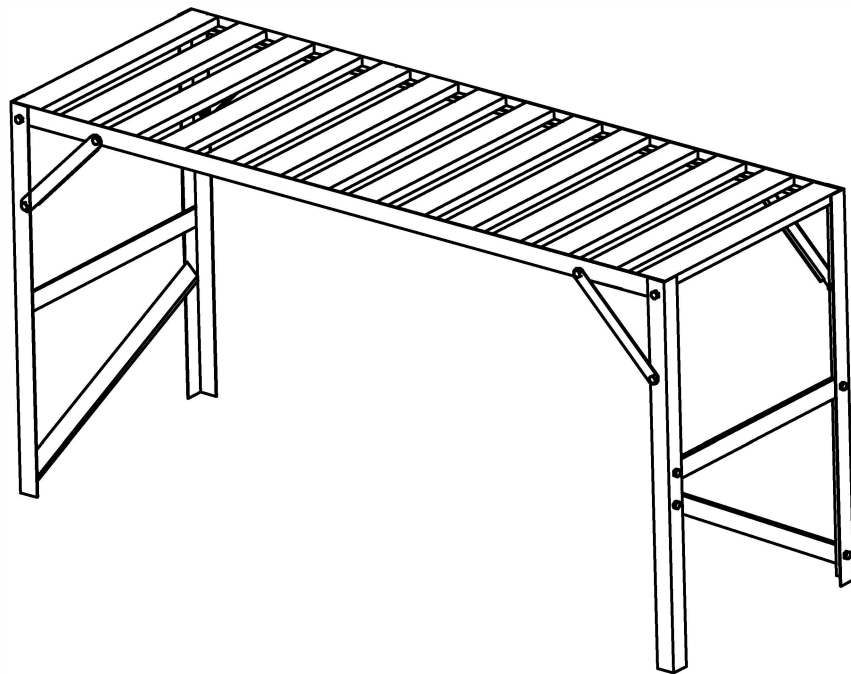

4' Staging 1 Tier

SO1708 / 70134 / SO1720

1208 X 520 X 760 mm

#		QTY.
15453		2
15454		14
15455		1
15456		4
15457		4
15458		2
15459		2
22525		50
22532		50

3

4

www.hallsgreenhouses.com

As part of our policy of continuous development and improvement.
We reserve the right to modify any of the information set out within this document
and any related documentation at any time without notice.

This product is delivered by a company within the Juliana Group - www.juliana.com

4' Staging 2 Tier

SO1709 / 70128 / SO1721

1208 X 520 X 760 mm

#		QTY.
15453		2
15464		2
15454		28
15455		2
15456		4
15459		2
15457		4
22525		76
22532		76